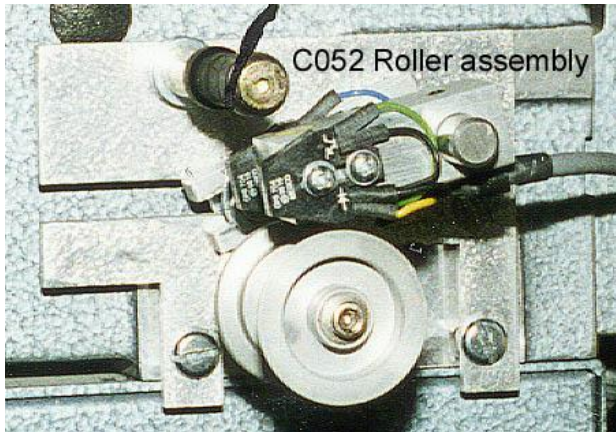

Cinematic Film Scanning Units

C052 and C016 are both now obsolete. Should roller assemblies need replacing the C019 must be offered, which is backward compatible.

If the electronics boxes need more than simple components replacing, the unit must be completely replaced by the C019 version.

C019P2 Roller Assembly

C019P5 Electronics Box